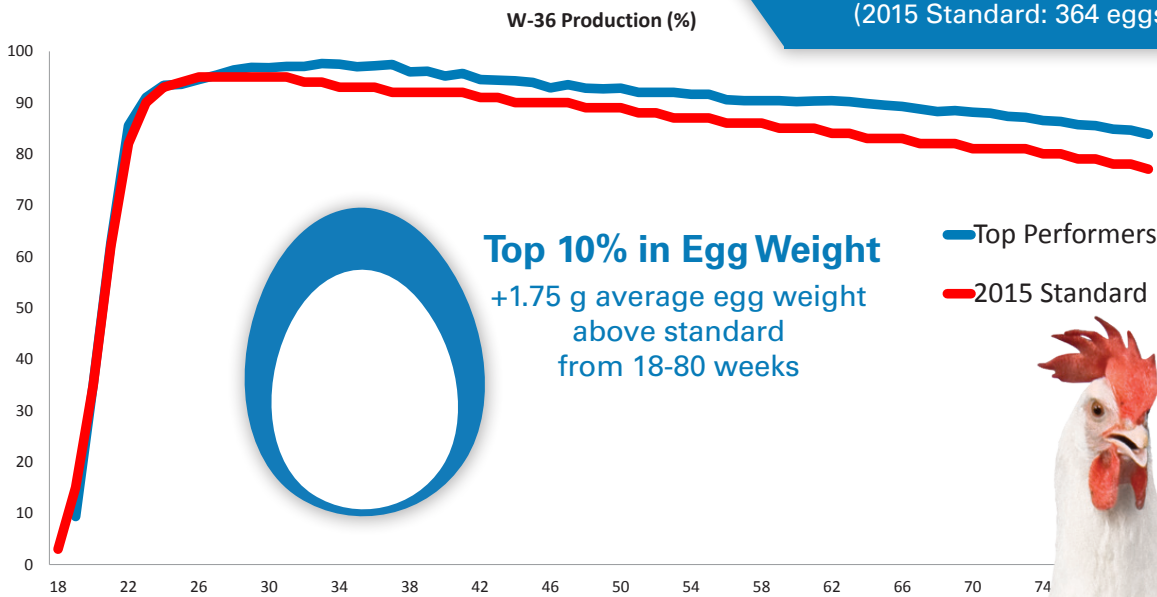

Hy-Line®

W-36

Hy-Line Delivers Best Feed Efficiency, Higher Livability, Better Eggs.

W-36 Top Performers

Productivity

Efficiency

Top Performers

1.28 kg/dozen from 19-80 weeks
(2.82 lb/dozen)